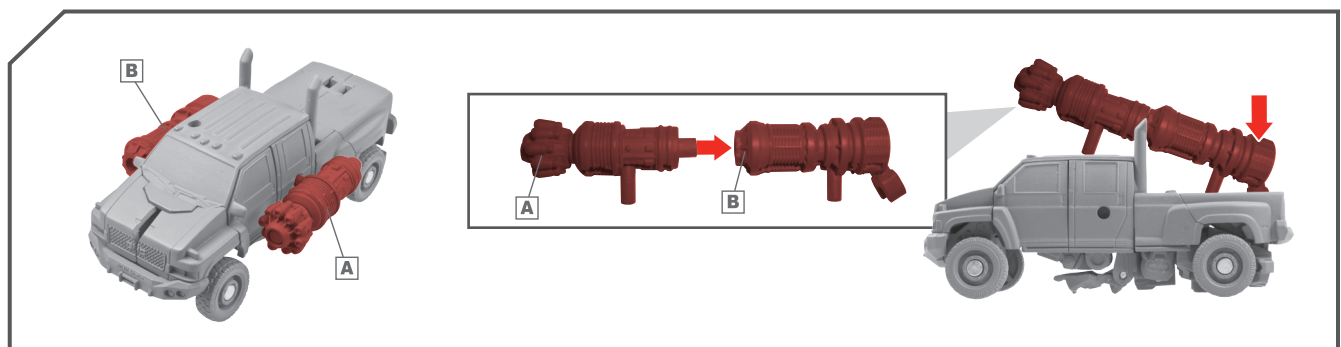

TRANSFORMERS

DARK OF THE MOON™

AUTOBOT

IRONHIDE®

EASY

LEVEL: 1 2 3

NOTE: Some parts are made to detach if excessive force is applied, and are designed to be reattached if separation occurs. Adult supervision may be necessary for younger children.

WARNING:

CHOKING HAZARD—Small parts.
Not for children under 3 years.

AGES 5+

36064

CHANGING TO VEHICLE

CHANGING TO ROBOT

P/N 7174280000

Retain instructions for future reference.