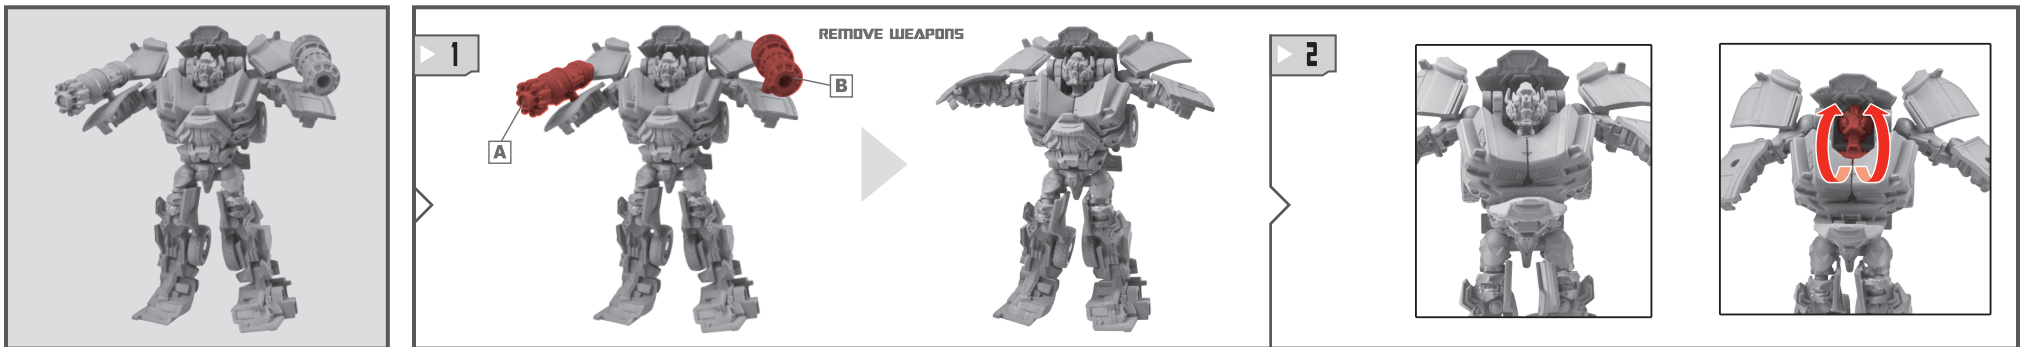

TRANSFORMERS

DARK OF THE MOON™

AUTOBOT

IRONHIDE®

EASY

LEVEL: 1 2 3

NOTE: Some parts are made to detach if excessive force is applied, and are designed to be reattached if separation occurs. Adult supervision may be necessary for younger children.

WARNING:

CHOKING HAZARD—Small parts.
Not for children under 3 years.

AGES 5+

36064

CHANGING TO VEHICLE

CHANGING TO ROBOT

P/N 7174280000

Retain instructions for future reference.