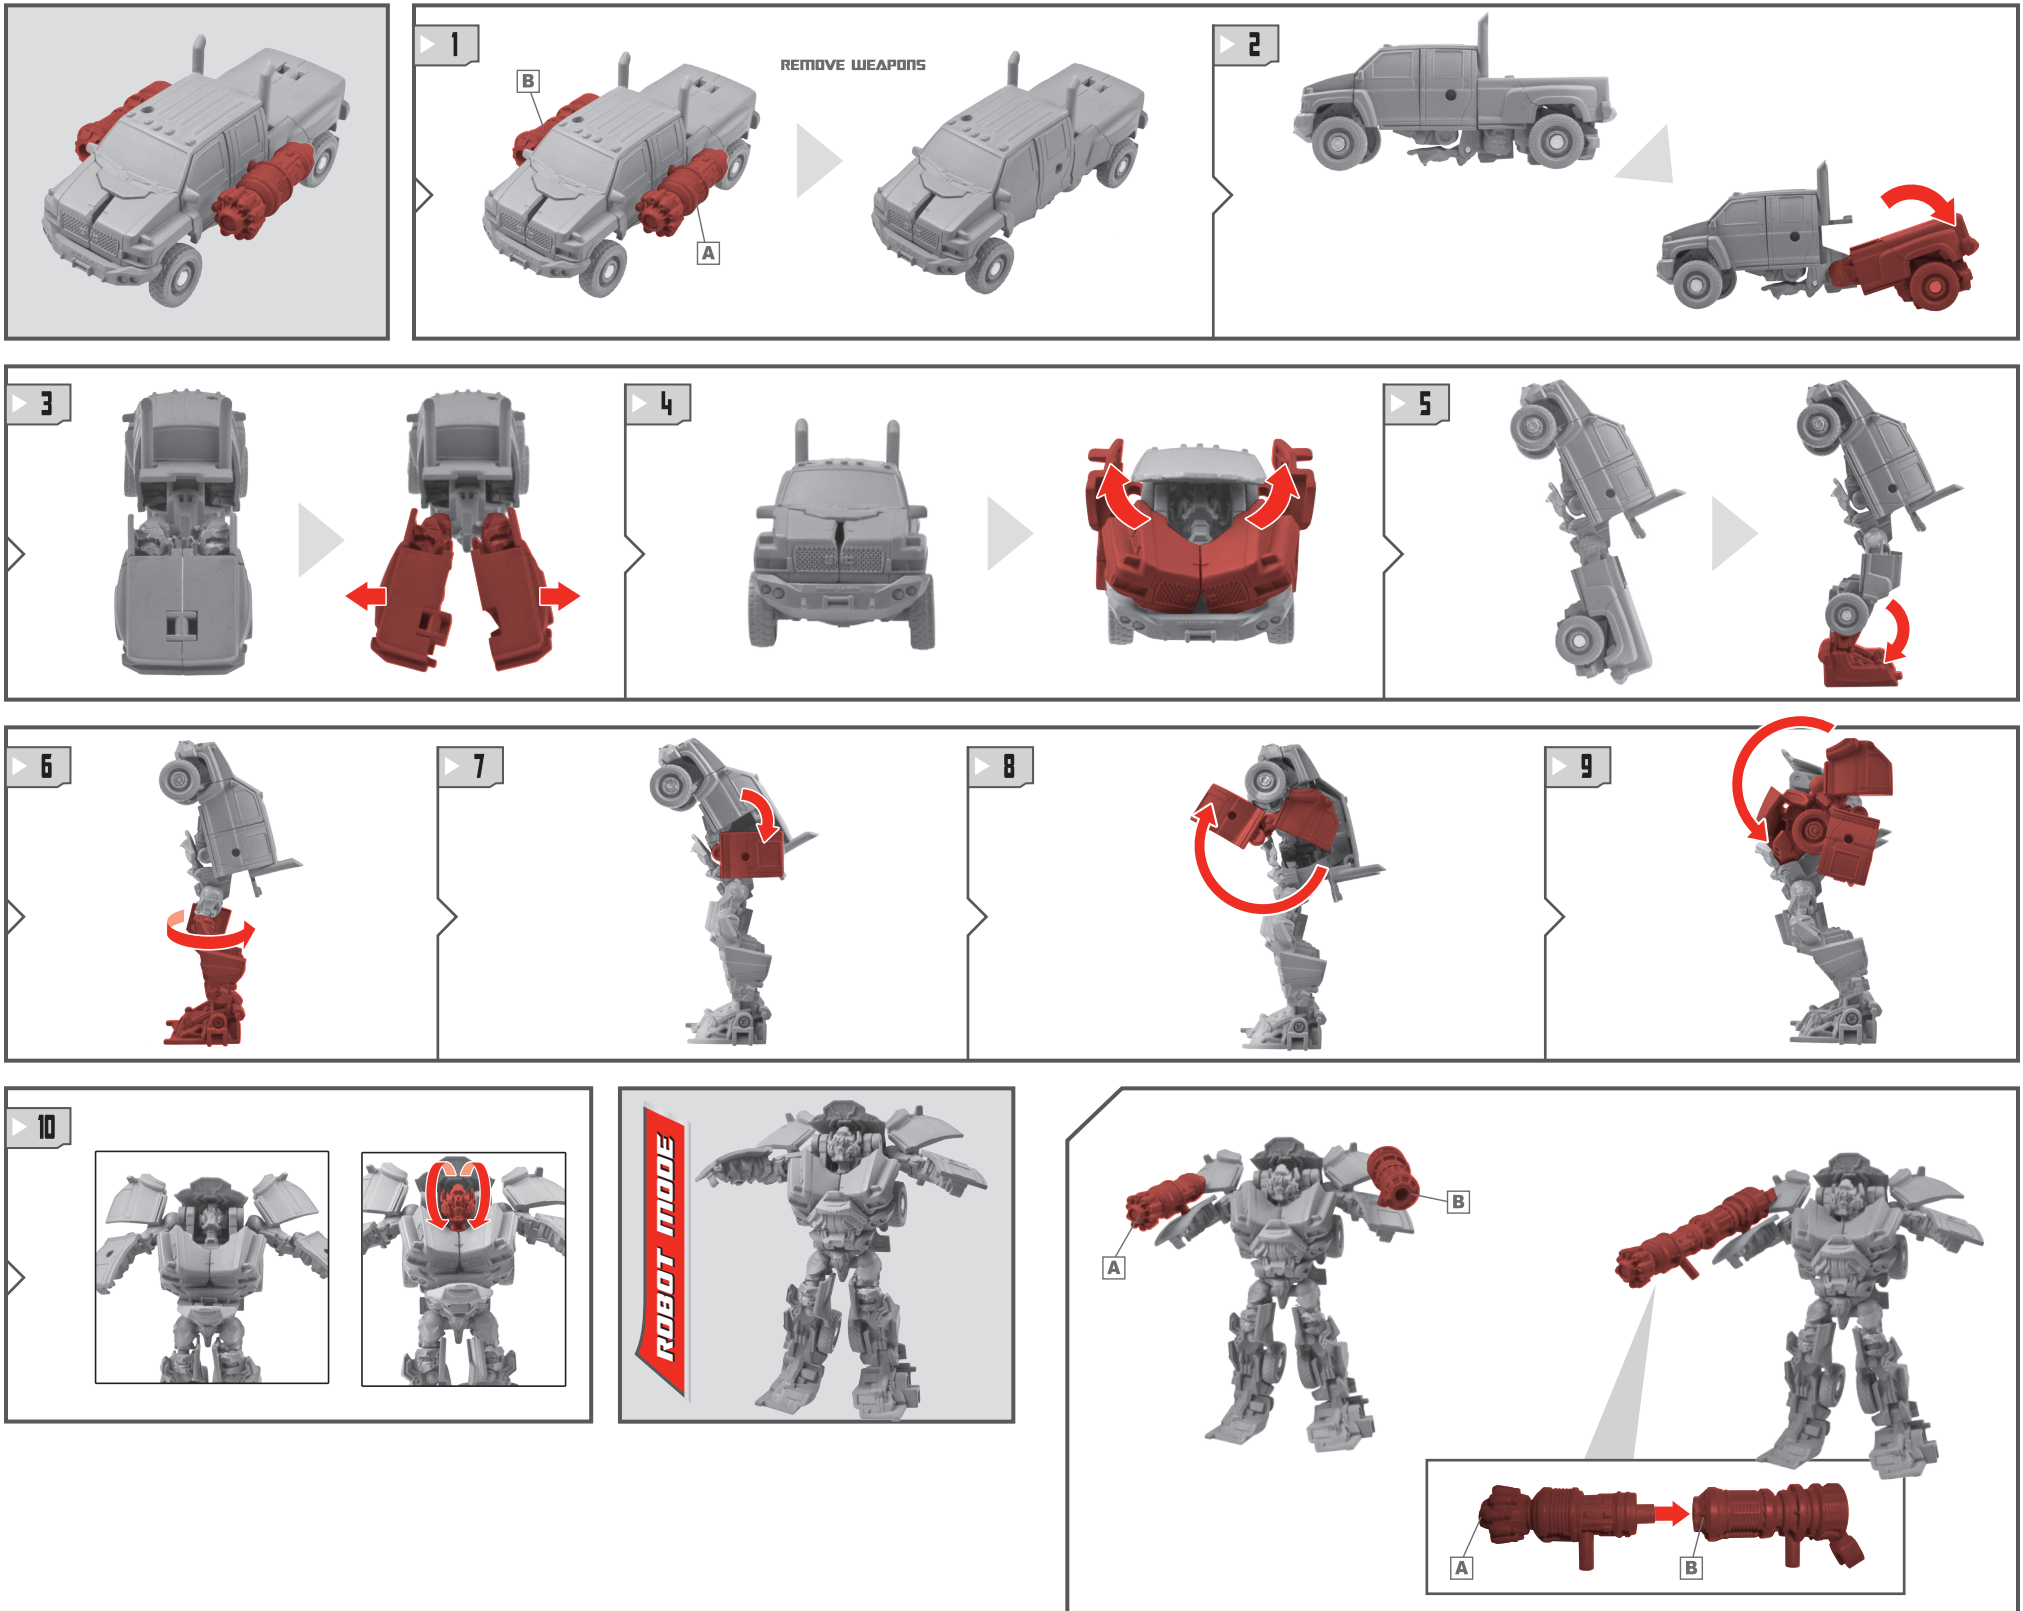

TRANSFORMERS

DARK OF THE MOON™

AUTOBOT

IRONHIDE®

EASY

LEVEL: 1 2 3

NOTE: Some parts are made to detach if excessive force is applied, and are designed to be reattached if separation occurs. Adult supervision may be necessary for younger children.

WARNING:

CHOKING HAZARD—Small parts.
Not for children under 3 years.

AGES 5+

36064

CHANGING TO VEHICLE

CHANGING TO ROBOT

P/N 7174280000

Retain instructions for future reference.