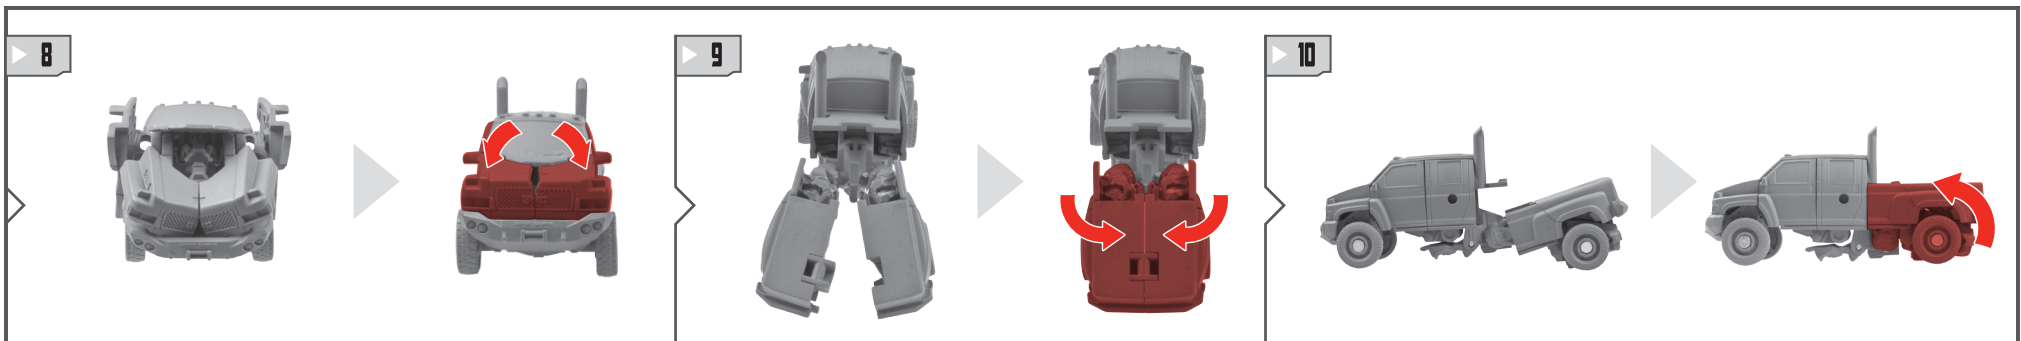

TRANSFORMERS

DARK OF THE MOON™

AUTOBOT

IRONHIDE®

EASY

LEVEL: 1 2 3

NOTE: Some parts are made to detach if excessive force is applied, and are designed to be reattached if separation occurs. Adult supervision may be necessary for younger children.

WARNING:

CHOKING HAZARD—Small parts.
Not for children under 3 years.

AGES 5+

36064

CHANGING TO VEHICLE

CHANGING TO ROBOT

P/N 7174280000

Retain instructions for future reference.