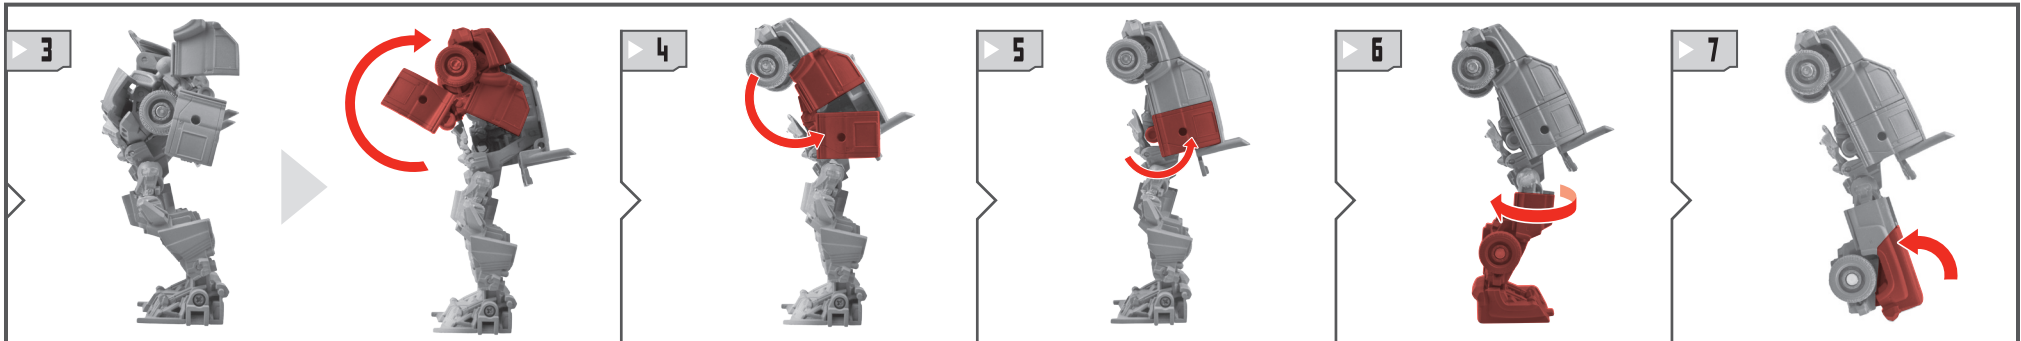

TRANSFORMERS

DARK OF THE MOON™

AUTOBOT

IRONHIDE®

EASY

LEVEL: 1 2 3

NOTE: Some parts are made to detach if excessive force is applied, and are designed to be reattached if separation occurs. Adult supervision may be necessary for younger children.

WARNING:

CHOKING HAZARD—Small parts.
Not for children under 3 years.

AGES 5+

36064

CHANGING TO VEHICLE

CHANGING TO ROBOT

P/N 7174280000

Retain instructions for future reference.